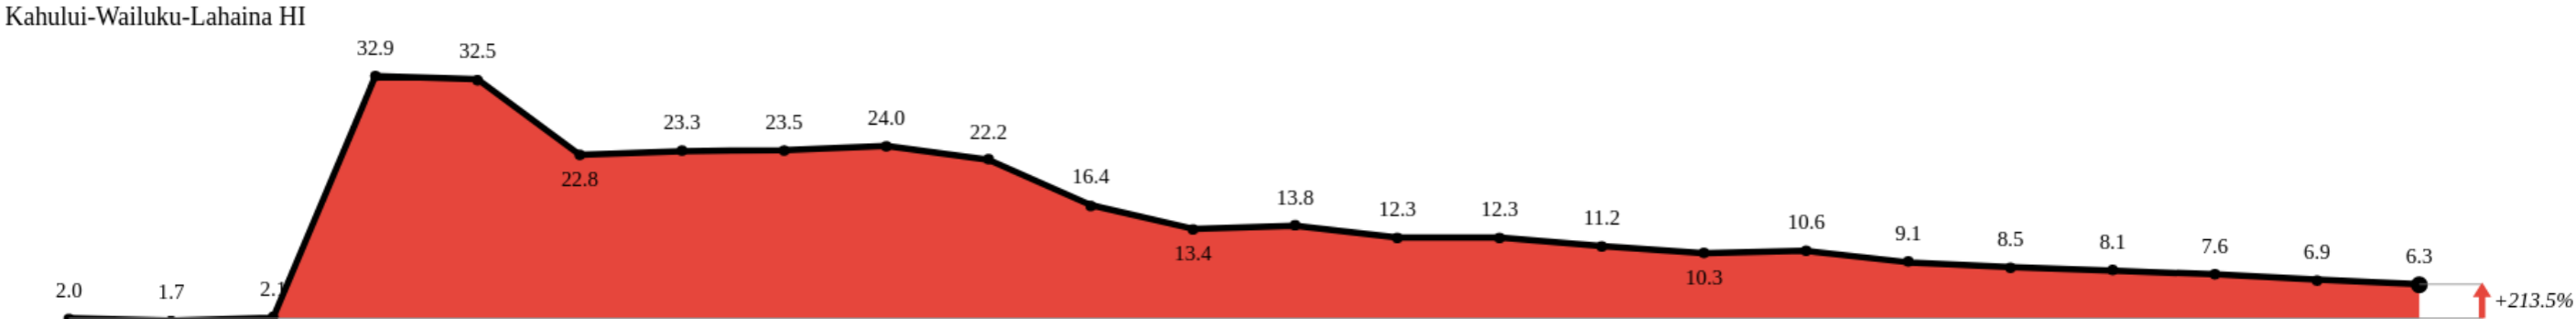

PUBLIC INSIGHT[®]

Local Area Employment Report

January 1, 2020 to January 31, 2022

Labor Force Summary

Labor Force

Employed

Unemployed

Unemployment Rate Summary

Unemployment Rate

Unemployment Rate by Region

The **BLS [Local Area Unemployment Statistics](#)** (LAUS) reports monthly and annual estimates of employment, unemployment and labor force participation at the state, county, and metropolitan statistical area.