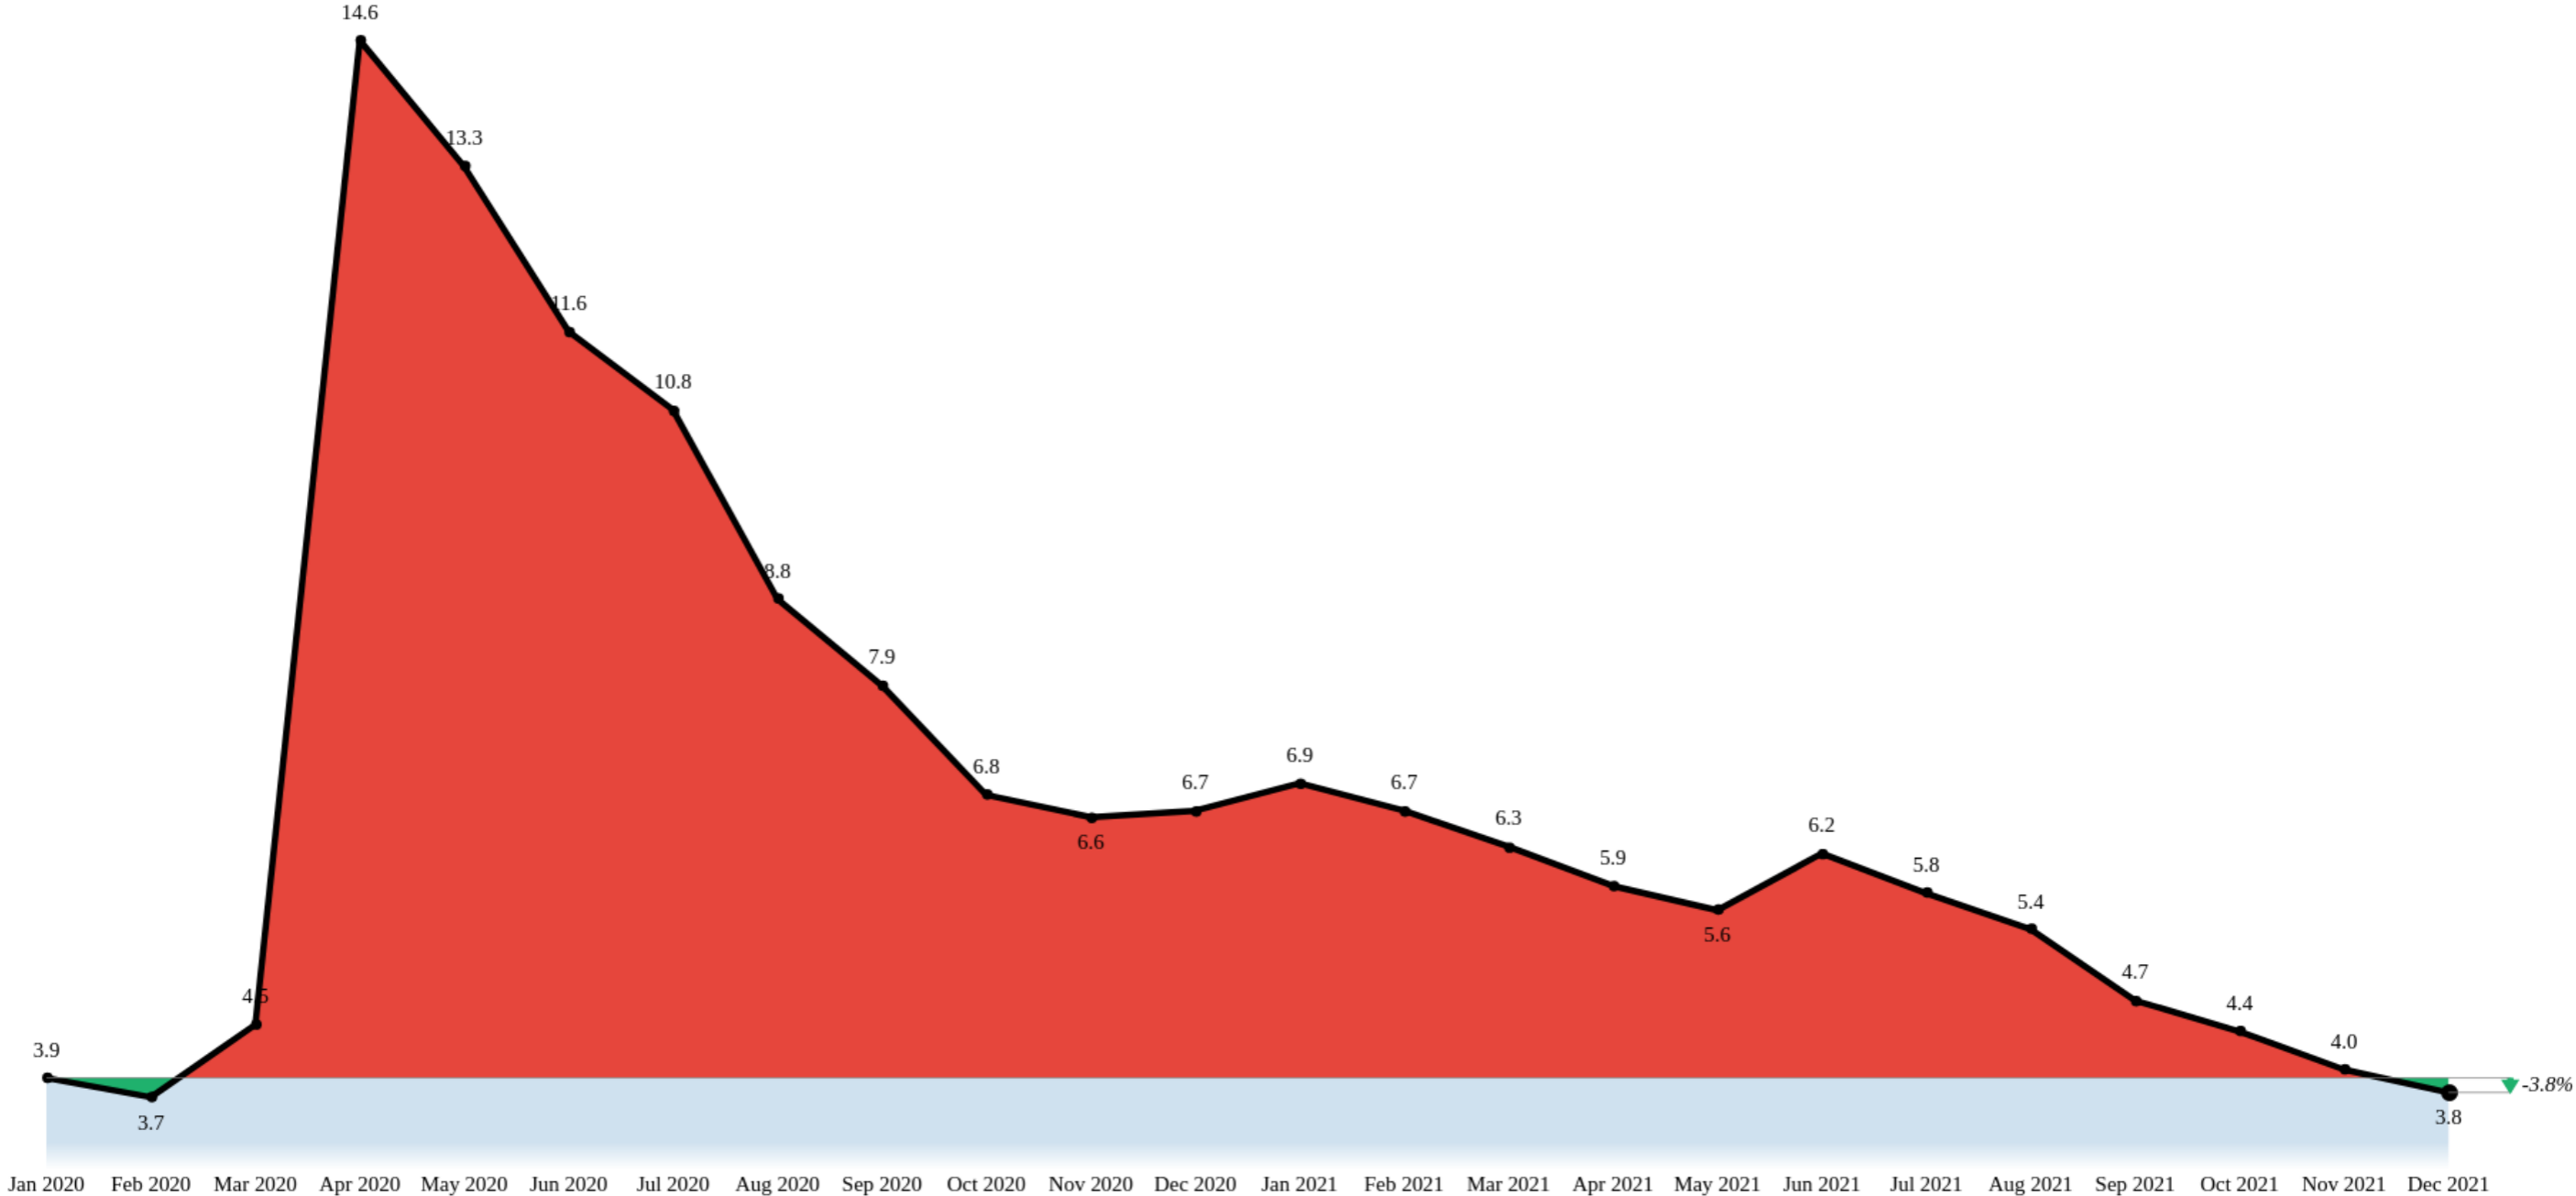

PUBLIC INSIGHT[®]

Local Area Employment Report

January 1, 2020 to January 31, 2022

Labor Force Summary

Labor Force

Employed

Unemployed

Unemployment Rate Summary

Unemployment Rate

Unemployment Rate by Region

The **BLS [Local Area Unemployment Statistics](#)** (LAUS) reports monthly and annual estimates of employment, unemployment and labor force participation at the state, county, and metropolitan statistical area.