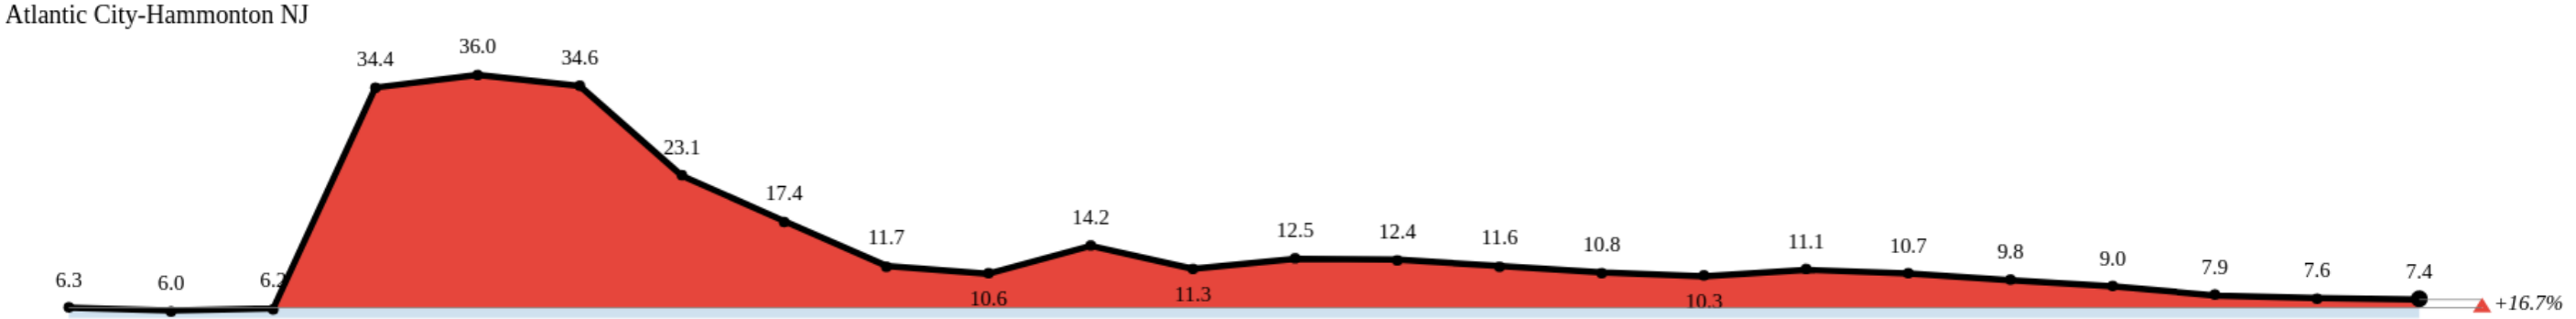

PUBLIC INSIGHT[®]

Local Area Employment Report

January 1, 2020 to January 31, 2022

Labor Force Summary

Labor Force

Employed

Unemployed

Unemployment Rate Summary

Unemployment Rate

Unemployment Rate by Region

The **BLS [Local Area Unemployment Statistics](#)** (LAUS) reports monthly and annual estimates of employment, unemployment and labor force participation at the state, county, and metropolitan statistical area.